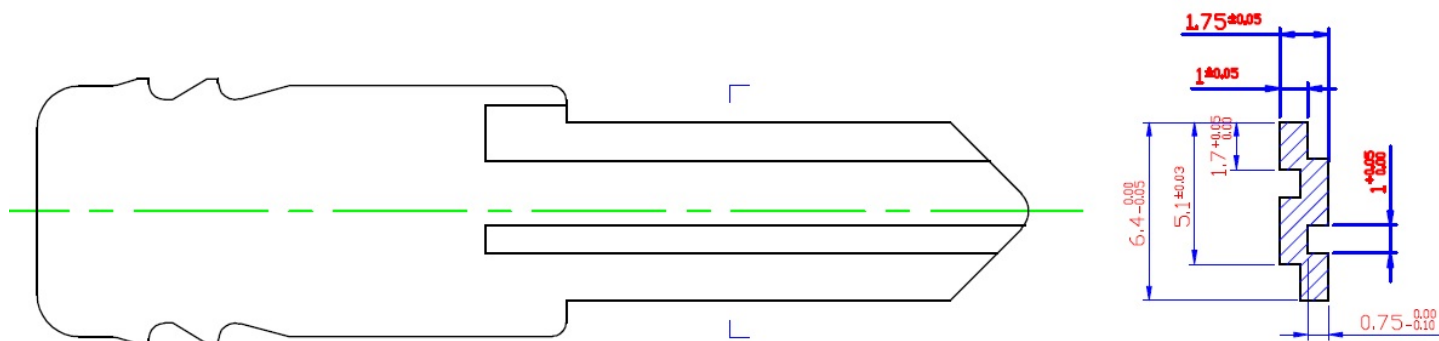

# PRODUCT SHEET

**Description:**

Car Key, SISO Logo, Blank, D/E, Circular FO1 Key Way (Old)

**Item number:**

14.04.107-0

Units	Box	Carton	HS Code	Barcode
Pcs.	200	2000	8301700000	
				5704866040174

**SISO A/S**